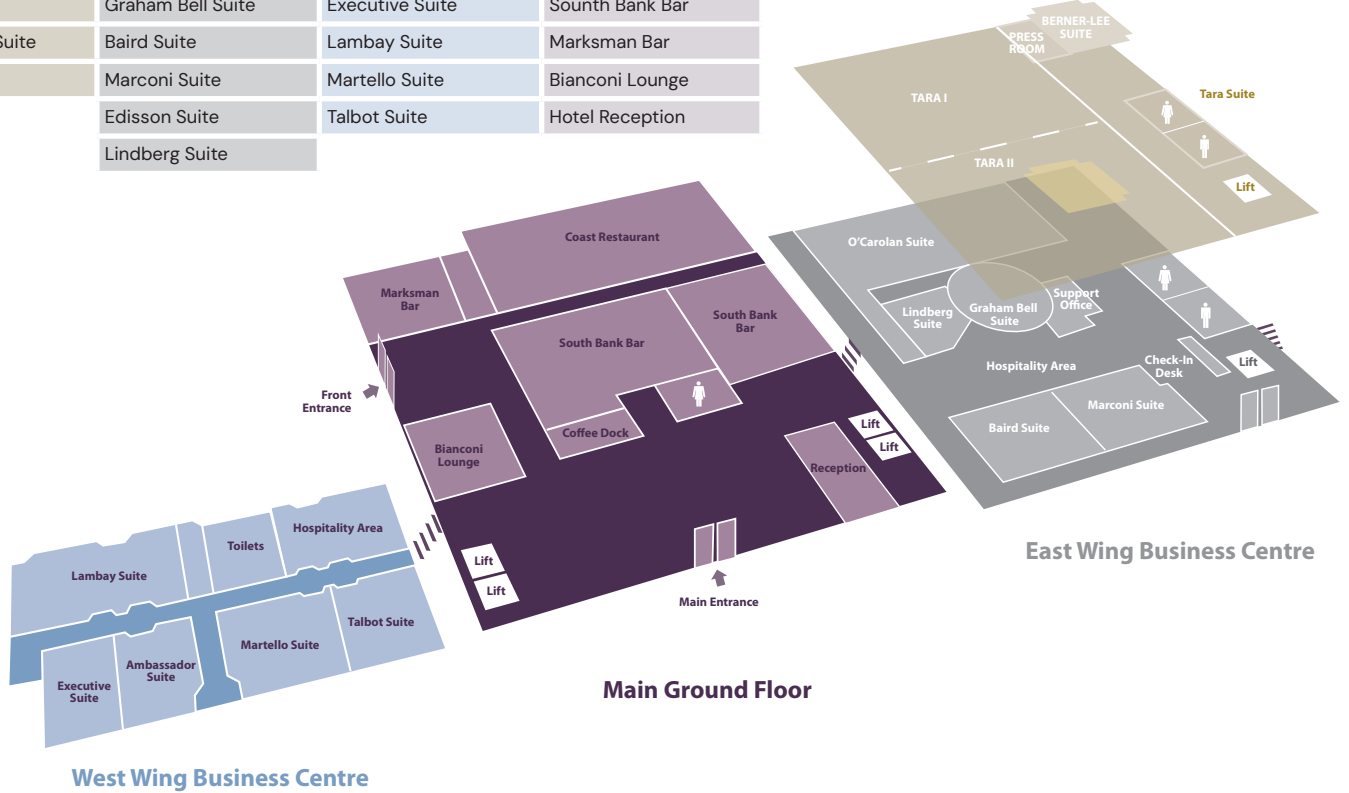

## CONFERENCE & EVENTS

**Marconi Suite**

**Tara Suite**

**Graham Bell Suite**

**Ambassador Suite**

### Recently Refurbished

- » 14 meeting rooms from 2-400 delegates
- » Location, easily accessible by bus, DART, M1, M50,
- » 25km from Dublin City Centre & 9km from Dublin Airport
  - » Car parking
  - » Built in AV & WIFI
- » Complimentary mineral water & Nespresso machines in meeting rooms

ROOM	THEATRE	U SHAPE	BOARD ROOM	CABARET	LENGTH WIDTH	AREA HEIGHT	DAY LIGHT
Tara 1	150	60	70	96	14.7m 19.2m	282m <sup>2</sup> 4.4m	●
Tara 2	175	40	50	56	19.2m 9.1m	175m <sup>2</sup> 4.4m	●
Tara 1 & 2	450	80	90	200	23.8m 19.2m	457m <sup>2</sup> 4.4m	●
Berners-Lee	30	16	20	18	7.1m 7.3m	51.8m <sup>2</sup> 2.7m	●
<b>East Wing Business Centre</b>							
O'Carolan Suite	180	50	60	80	22.5m 9.5m	223m <sup>2</sup> 3.6m	●
Graham Bell	50	--	--	--	9.5m 9.5m	70.89m <sup>2</sup> 2.7m	N
Lindberg Suite	--	13	14	--	7.1m 5.7m	40.4m <sup>2</sup> 2.7m	N
Baird Suite	35	20	22	--	7.1m 9.4m	66.74m <sup>2</sup> 2.7m	●
Marconi	35	20	22	--	7.1m 9.2m	65.32m <sup>2</sup> 2.7m	●
Edison	30	16	20	18	7.1m 7.3m	51.8m <sup>2</sup> 2.7m	●
<b>West Wing Business Centre</b>							
Lambay Suite	70	35	40	36	15.5m 6.5m	102m <sup>2</sup> 2.7m	●
Martello Suite	40	18	22	18	8.7m 7.8m	68m <sup>2</sup> 2.7m	●
Talbot Suite	35	16	20	18	7.8m 7.8m	61m <sup>2</sup> 2.7m	●
Ambassador Suite	--	--	8	--	6.1m 4.7m	28m <sup>2</sup> 2.7m	●
Executive Suite	--	--	8	--	6.1m 4.7m	28m <sup>2</sup> 2.7m	●