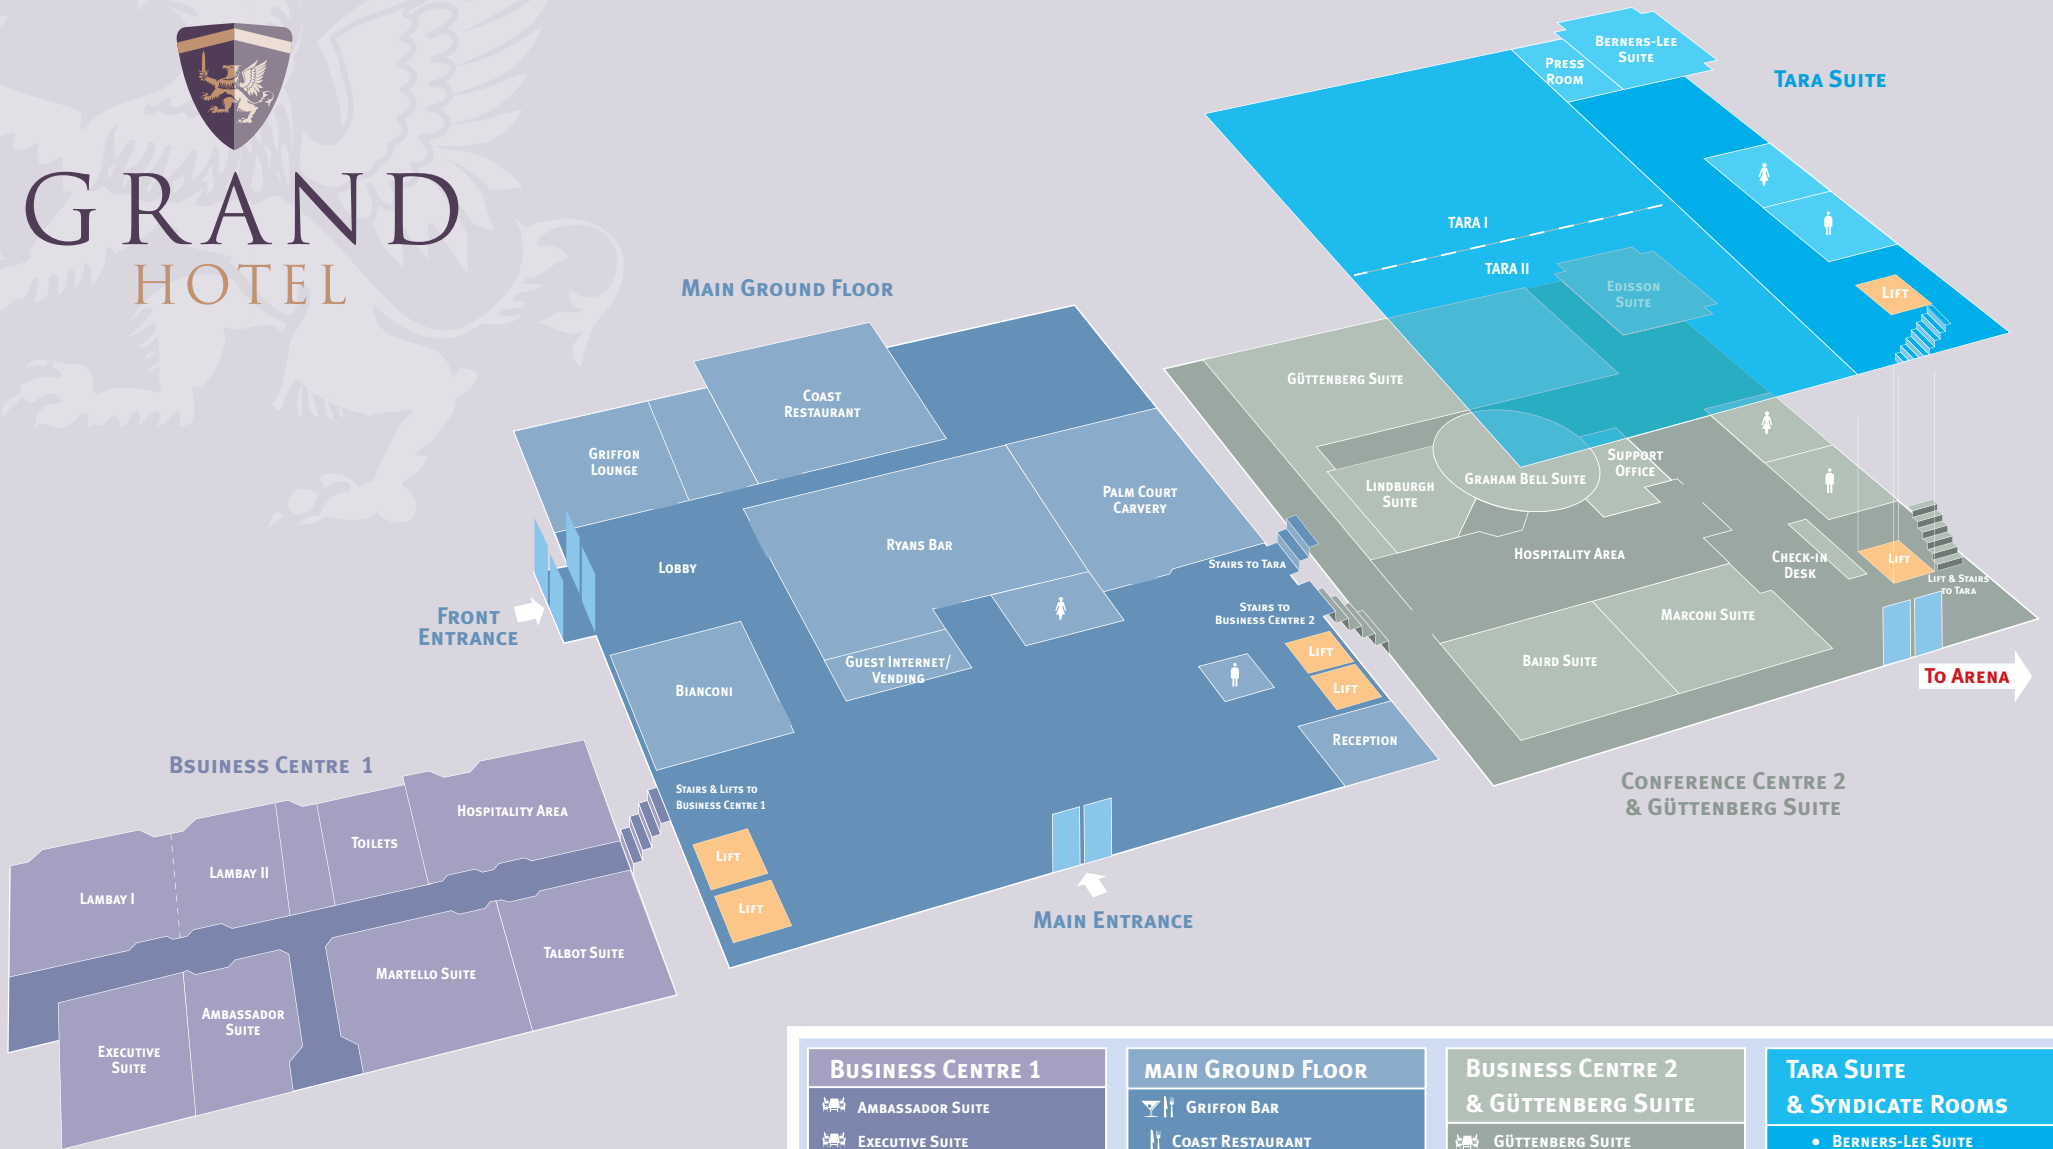

GRAND HOTEL

BUSINESS CENTRE 1	
	AMBASSADOR SUITE
	EXECUTIVE SUITE
	LAMBAY I
	LAMBAY II
	MARTELLO SUITE
	TALBOT SUITE
	• Hospitality Area

MAIN GROUND FLOOR	
	GRIFFON BAR
	COAST RESTAURANT
	RYANS BAR
	PALM COURT CARVERY
	BIANCONI
	• Hotel Reception

BUSINESS CENTRE 2 & GÜTTENBERG SUITE	
	GÜTTENBERG SUITE
	GRAHAM BELL SUITE
	BAIRD SUITE
	MARCONI SUITE
	EDISSON SUITE
	• Support Office
	• Hospitality Area
	• Check-in Desk

TARA SUITE & SYNDICATE ROOMS	
	• BERNERS-LEE SUITE
	• PRESS SUITE
	TARA I
	TARA II